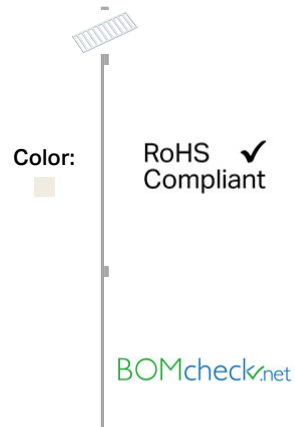

Data sheet | Item number: 248-562

Mini-WSB marking card; as card; MARKED; 710, 720 ... 800 (10 each); not stretchable; Horizontal marking; snap-on type

248-562

Data

Technical Data

Color	white
Marking	710, 720 ... 800 (10 each)
Printing direction	Horizontal marking
Color of marking	red
Marking type	Digits
Konfektionierung	10 strips with 10 markers per card
Marker width	5 mm
Fire load	0.201 MJ